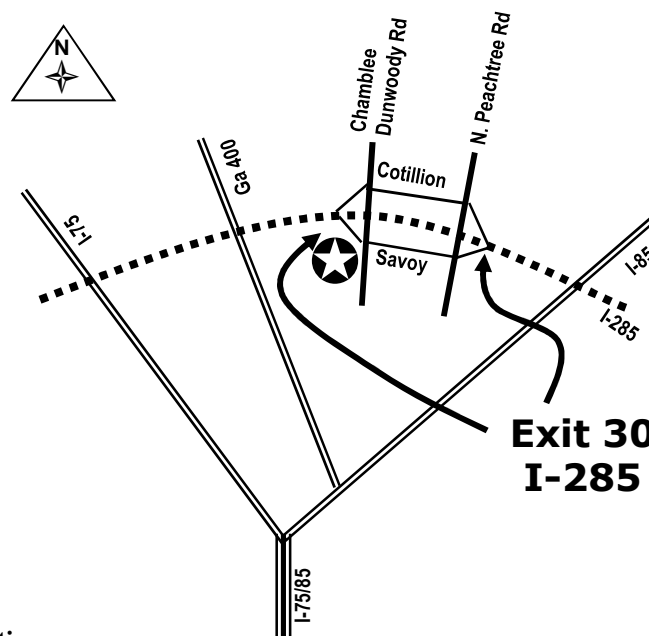

Holiday Inn Select Atlanta-Perimeter/Dunwoody

Directions:

► **From the west:** I-285 East to Exit 30, Chamblee Dunwoody Rd, turn right. Hotel is on the right.

► **From the east:** I-285 West to Exit 30, N. Peachtree Rd. Go straight on Cotillion Rd to the 3rd light, Chamblee Dunwoody Rd. Turn left, hotel is on the right.

Hotel Instructions:

► From Chamblee Dunwoody Rd entrance, follow the hotel drive to the parking area at the back of the hotel. Enter the hotel via the rear doors. The coin show will be in the ballroom on the right.